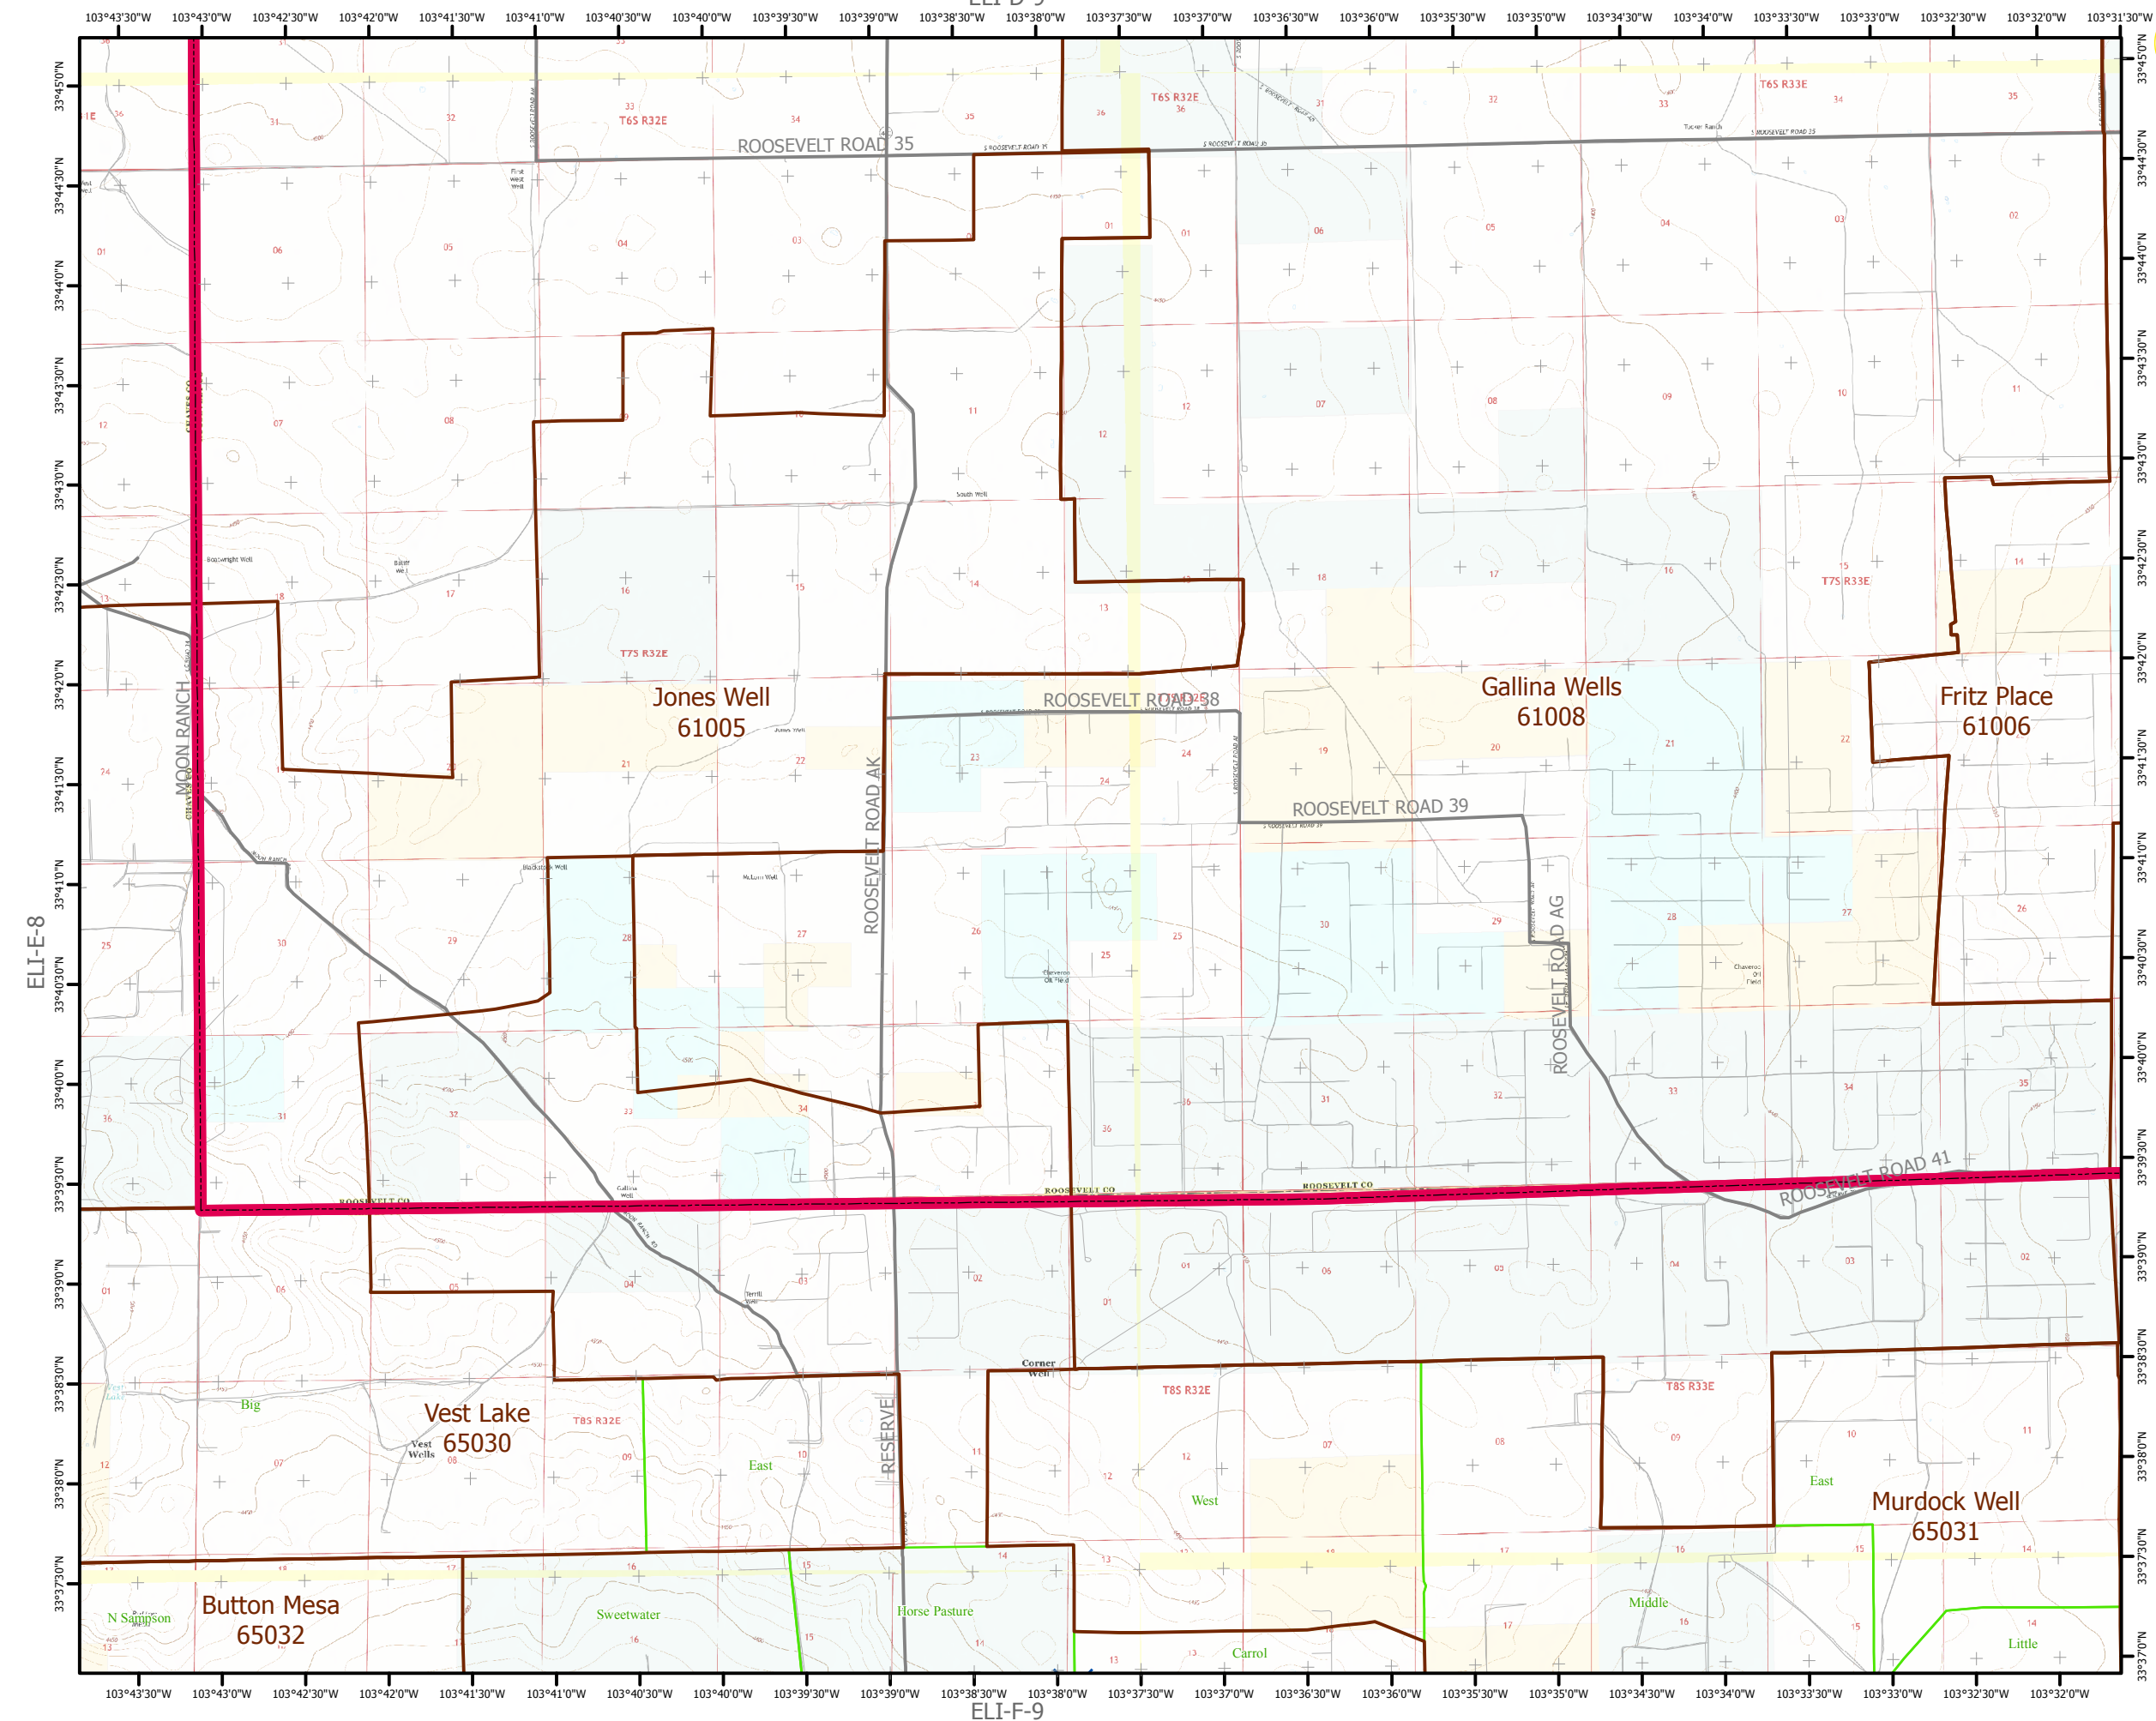

# PECOS DISTRICT IAZ ATLAS MAP SHEET ELI-E-9

NOTES

-  Trough
-  Grazing Allotments
-  Bureau of Land Management
-  Private
-  State
-  State Game & Fish

No Warranty is made by the Bureau of Land Management as to the accuracy, reliability, or completeness of these data for individual use or aggregate use with other data, or for purposes not intended by the BLM. Spatial information may not meet National Map Accuracy Standards. This information is subject to change without notification.